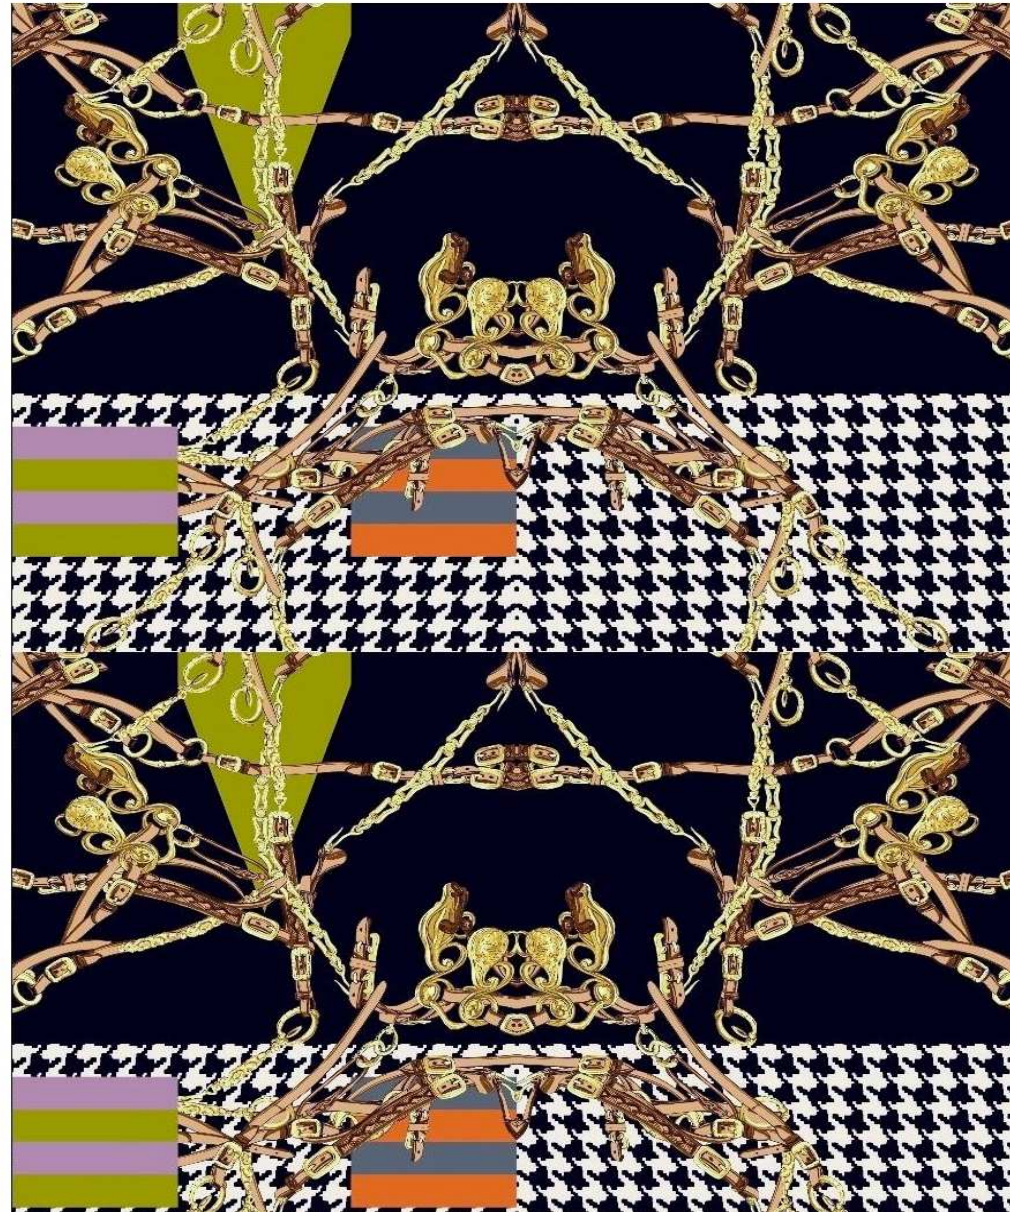

Code

Composition

Height

Direction/Rapport

E 75022

100%PL

139 cm

length / 99 x 139 cm fabric height

ROLL LENGTH

99

ROLL WIDTH

139