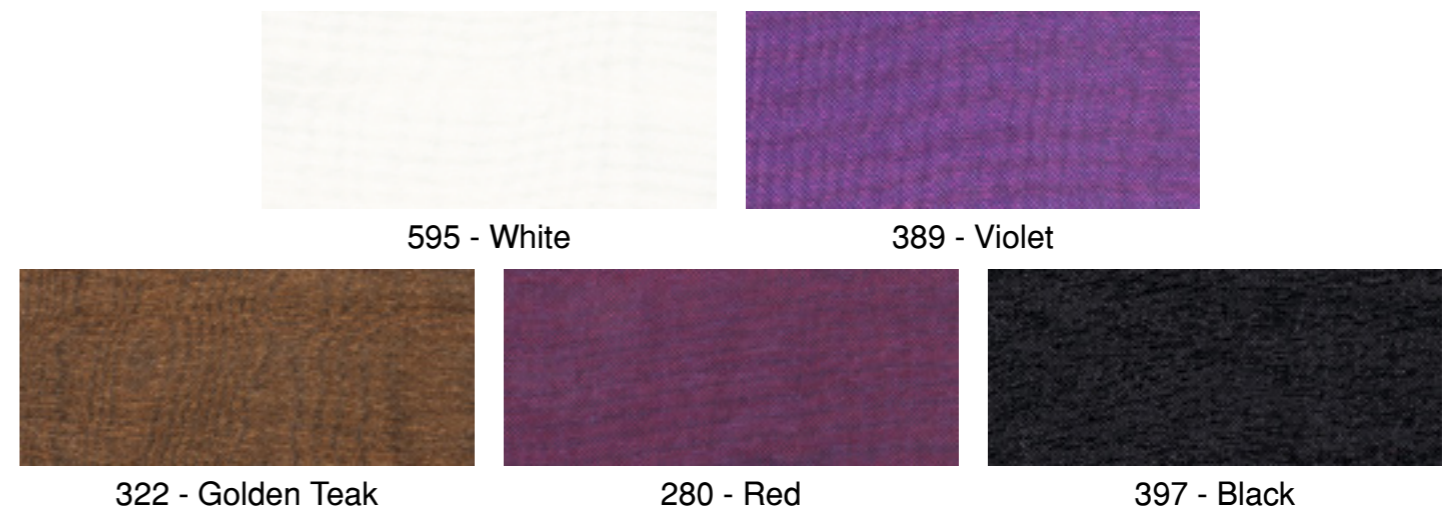

L ORGANZA SHADES - PARALUMI ORGANZA
LA FEMME